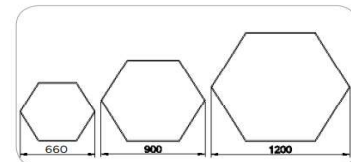

Custom Dimensions

Frame

Aluminium

Color Tempertaure

4000K

Power

20W

Total Luminous Flux

L70 minimum at 50,000
burning hours

Dimension diagram

Custom dimension, coating and installation
available upon request

Remarks:-

Address: Plot #7 Saroorpur-Nangla Industrial Area,Ballabgarh-Sohna Road,Faridabad-121005