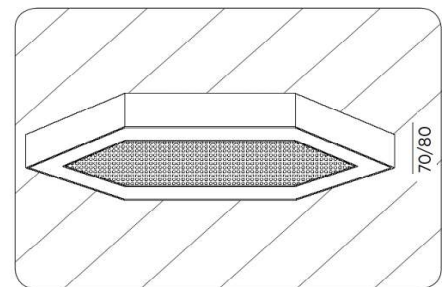

Dimension diagram